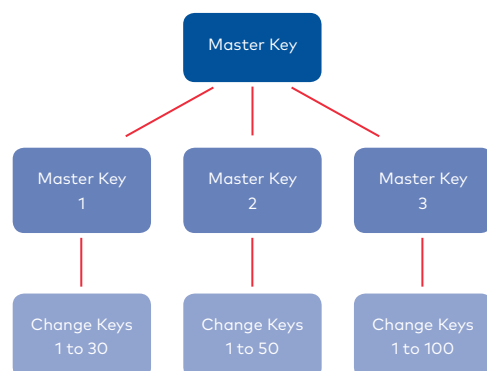

1415BIP

1416BIP

IP8- EMBOSSED KEY

Note: Blaxland plug in IP8 available December - Part number 7105BIP.

Keyed alike lock cylinders and master key systems

The IP8 range can be construction keyed, master keyed, keyed to differ or keyed alike to meet the customers requirements.

Key Inserts

Colours: black, dark blue, light blue, dark green and red.

Available to purchase in pack quantity to make up 10 key blanks.

Subject to technical alterations. IP8_AU_NZ version_09/17