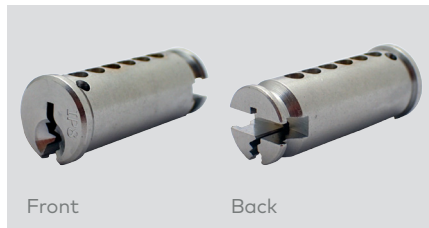

Design Registered Keyway

The Kaba IP8 Restricted keys and cylinders are an inline profile with standard space and depth. The keys are not multi-profiled and are covered by Australian Design registration till 2024. This gives you peace of mind that your keys are safe and can't be copied.

Pick resistant key broach

The IP8 complex profile design makes it much more secure and resilient against lock picking attacks.

Features

- The IP key range is made of nickel silver, with a large key head, for ease of use for the elderly or disabled.
- We offer 5 different colour inserts which prove a great visual aid to assist with the identification of keys.
- Kaba can provide a variety of plug types available to suit various lock applications.
- The IP8 range includes cylinder housings to suit all major commercial and residential lock types.
- All IP8 components have been designed by Australian industry experts to the highest standards.

IP8 Restricted Key Systems

Plug range

107BIP

121BIP

130BIP

140BIP

182BIP

183BIP

1415BIP

1416BIP

IP8- EMBOSSED KEY

Note: Blaxland plug in IP8 available December - Part number 7105BIP.

Keyed alike lock cylinders and master key systems

The IP8 range can be construction keyed, master keyed, keyed to differ or keyed alike to meet the customers requirements.