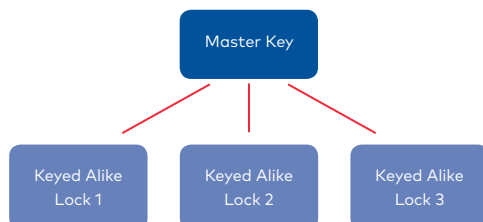

1415BIP

1416BIP

IP8- EMBOSSED KEY

Note: Blaxland plug in IP8 available December - Part number 7105BIP.

Keyed alike lock cylinders and master key systems

The IP8 range can be construction keyed, master keyed, keyed to differ or keyed alike to meet the customers requirements.

Key Inserts

Colours: black, dark blue, light blue, dark green and red.

Available to purchase in pack quantity to make up 10 key blanks.

Subject to technical alterations. IP8_AU_NZ version_09/17